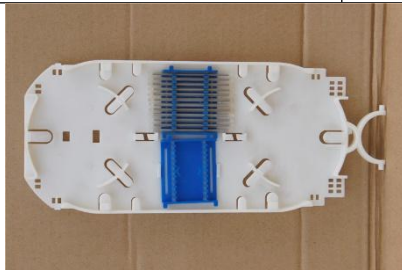

1. Fiber Protective Tube	2.Cable fix tie	3. Sand paper
4 Label paper	5Fiber protective tube	6.hesive tape

This is 02A tray with 2 holder for 24 fiber. It is use 03A type with metal bracket