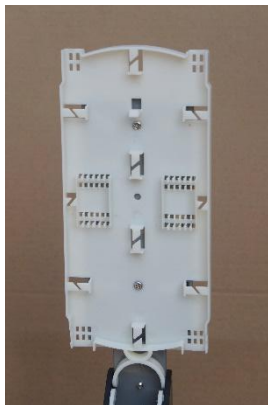

The endcap entries